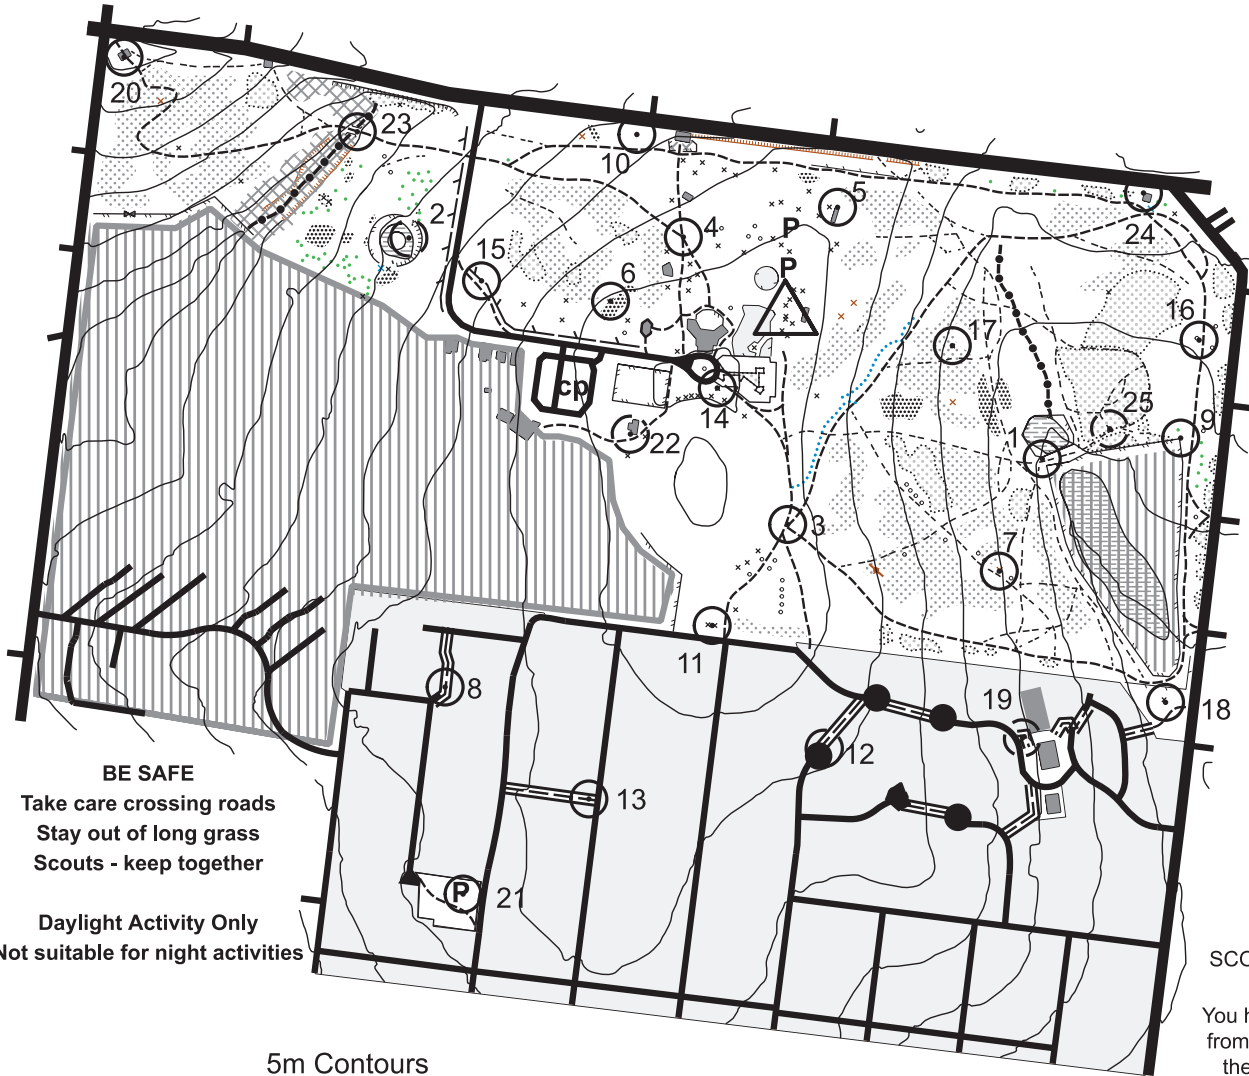

## SYMBOLS

- Park Bench
- Picnic Table
- Man Made Object
- Tree
- Fence - crossable
- Fence - don't cross
- Tap / Water
- Toilet
- Post
- Big Log

**BE SAFE**  
 Take care crossing roads  
 Stay out of long grass  
 Scouts - keep together

Daylight Activity Only  
 Not suitable for night activities

- Ctl. Description  
 Start. Two shiny tables close together  
 Finish. Two shiny tables close together
1. Fence Corner
  2. West end of Rock Bridge
  3. Northern Track Junction
  4. Track Junction
  5. North end of Northern Tram
  6. Fence - North end
  7. Kid's Cubby House
  8. Green Post in Laneway
  9. Fence Corner
  10. NW Corner of clearing
  11. Green Boxes - inside park
  12. Fire Hydrant
  13. East end of Laneway
  14. Rock Pillar - Memorial
  15. Gap in Fence
  16. Distinctive Tree
  17. Seat
  18. Southern side of Drain Cover
  19. Top of Stairs
  20. SE Corner of Bus Shelter
  21. Bottom of Southern Slide
  22. SE Corner of Building
  23. East end of Footbridge
  24. Yellow Drain Cover
  25. Track Junction

1 HOUR SCORE COURSE	CONTROL VALUE
	1-5 2 points
	6-10 3 points
	11-15 4 points
	16-20 5 points
	21-25 6 points

You have 60 minutes from when you hear the START beep

Late Penalty  
 3 points per minute

## MapRun Info

Press Select Event  
 Go to Victoria > RunFree > SAR  
 Select Wattle Park Course  
 Junior - Walk - Run or Bike  
 Press Go to Start