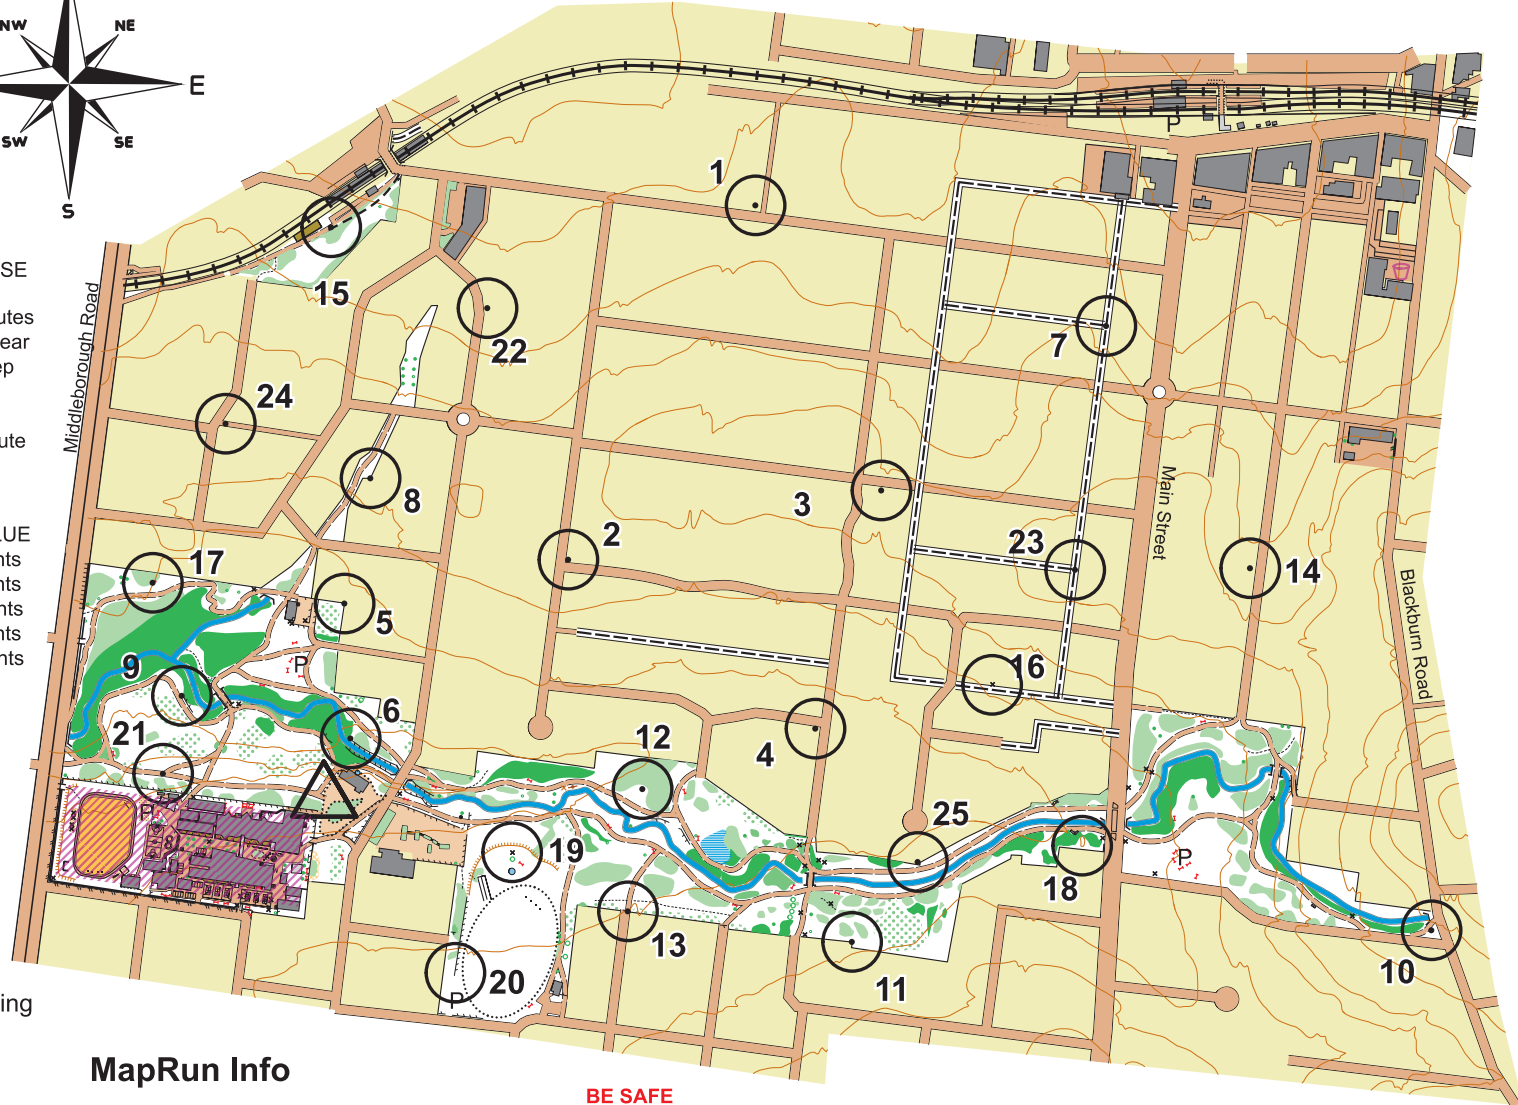

# Suburban Adventure Racing

Pakenham Street, Blackburn, 31 Jan 2021

Organised by the Victorian Rogaining Association for Eastern Suburbs Scouts  
<http://vra.rogaine.asn.au>

START / FINISH  
Start of Bike Track

## CHECKPOINT DESCRIPTIONS

1. Sign - Elmore Walk
2. Street Sign
3. Red Post Box
4. Sign - No Thru Road
5. Fence Corner
6. West end of Fence
7. Junction of 2 lanes
8. Fence Corner
9. West end of Fence
10. Park Sign
11. Fence Corner
12. Tree in Clearing
13. Sign - No Road
14. No Standing Sign
15. Sign - Slow
16. Viking
17. Seat
18. Rocks/Drain
19. Tiny Sign - English Oak
20. South end of fence
21. Track Junction
22. Sign - Slow Point
23. Junction of 2 lanes
24. West end of lane
25. Fence Corner

1 HOUR  
SCORE COURSE

You have 60 minutes  
from when you hear  
the START beep

Late Penalty  
3 points per minute

CONTROL VALUE

1-5	2 points
6-10	3 points
11-15	4 points
16-20	5 points
21-25	6 points

## MapRun Info

Press Select Event  
Go to Victoria > RunFree > SAR  
Select appropriate Blacks Walk Course  
Press Go to Start